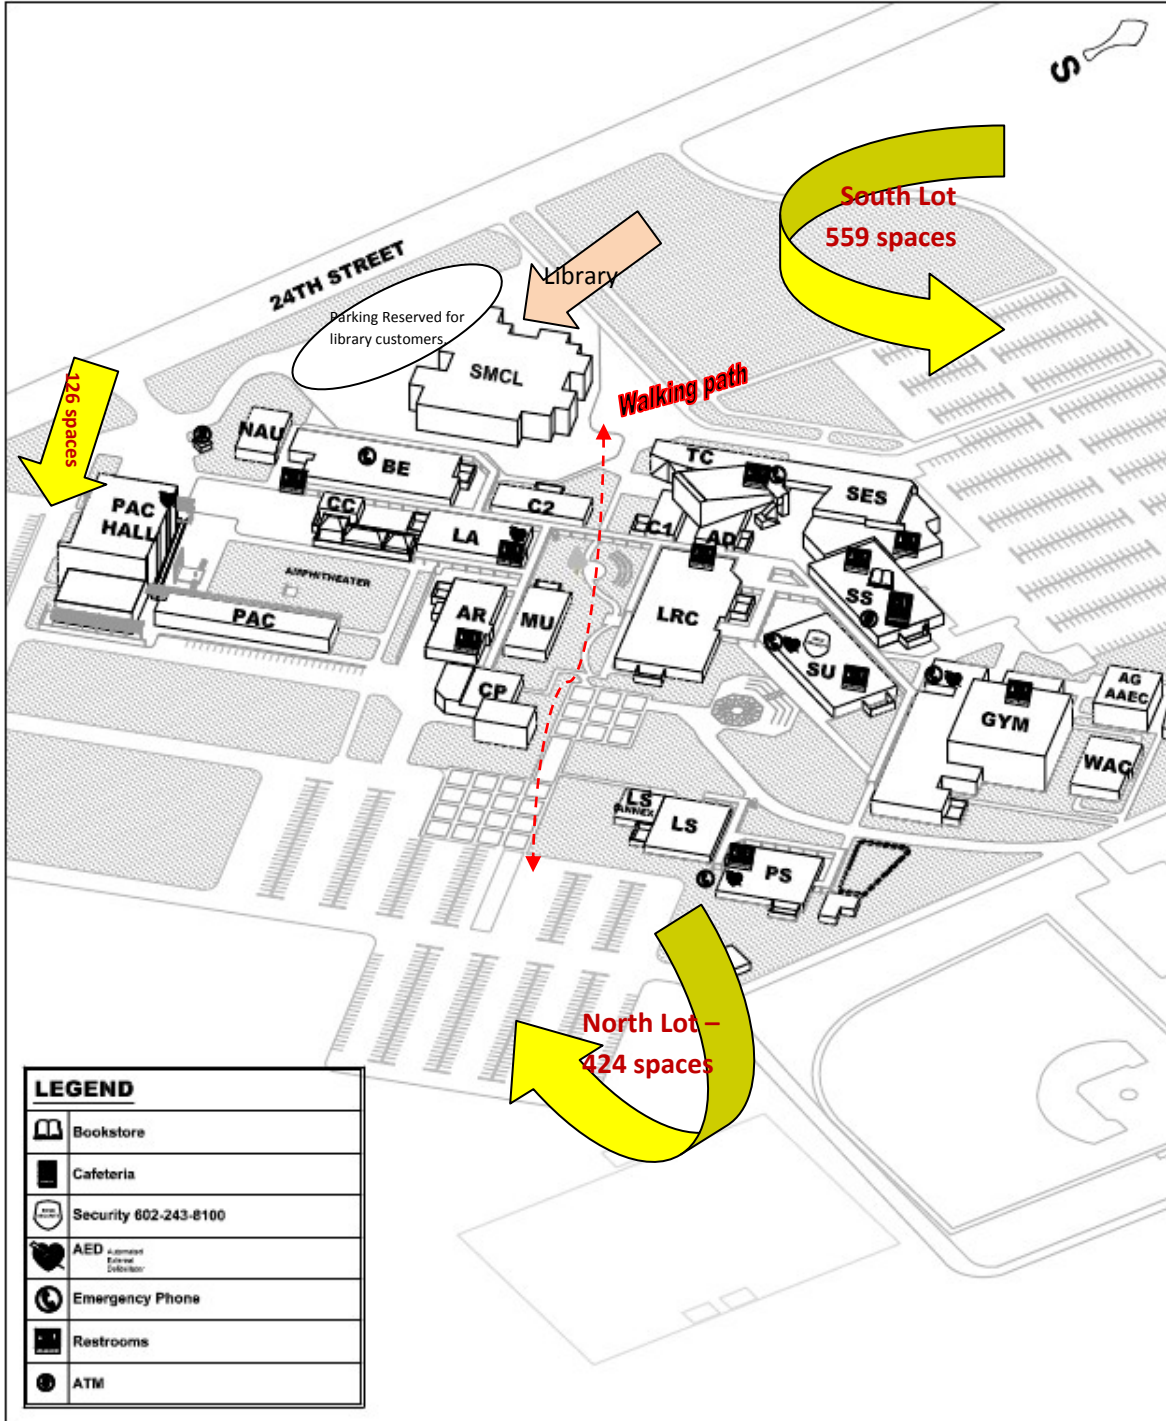

# COLLEGE MAP

7050 S. 24TH STREET PHOENIX, AZ 85042

- AAEC AZ Agribusiness & Equine Center High School
- AD Administration
- AG Rooms 904-907
- AR Art Rooms 501-510
- BE Business Education Rooms 130-135 NW Rooms 149-153 SW
- C1 General Classrooms I Rooms 101-102
- C2 General Classrooms II Rooms 300-303
- CC Child Care Center
- GYM Gymnasium Rooms 123,124 & Fitness Center
- LA Language Arts Rooms 323-325 SW Rooms 329-332 NW
- LRC Learning Resource Center Rooms 174,175,180,191,192
- LS Life Sciences Rooms 420-428
- LS Annex Room 423
- MU Music Rooms 514-530
- NAU Northern Arizona University Rooms 601-603
- PAC Performing Arts Center Studio Theatre 725 Rooms 728,739,740
- PS Physical Sciences Rooms 101-129
- SES Student Enrollment Services Rooms 101-148
- SMCL South Mountain Community Library
- SS Student Services Rooms 100-129
- SU Student Union Rooms 100A-B-C
- TC Technology Center Rooms 155,156,157,225,226 242(Computer Commons), 243,244
- WAC West Annex Complex Rooms 601-616,623,624

LEGEND	
	Bookstore
	Cafeteria
	Security 602-243-8100
	AED Automated External Defibrillator
	Emergency Phone
	Restrooms
	ATM